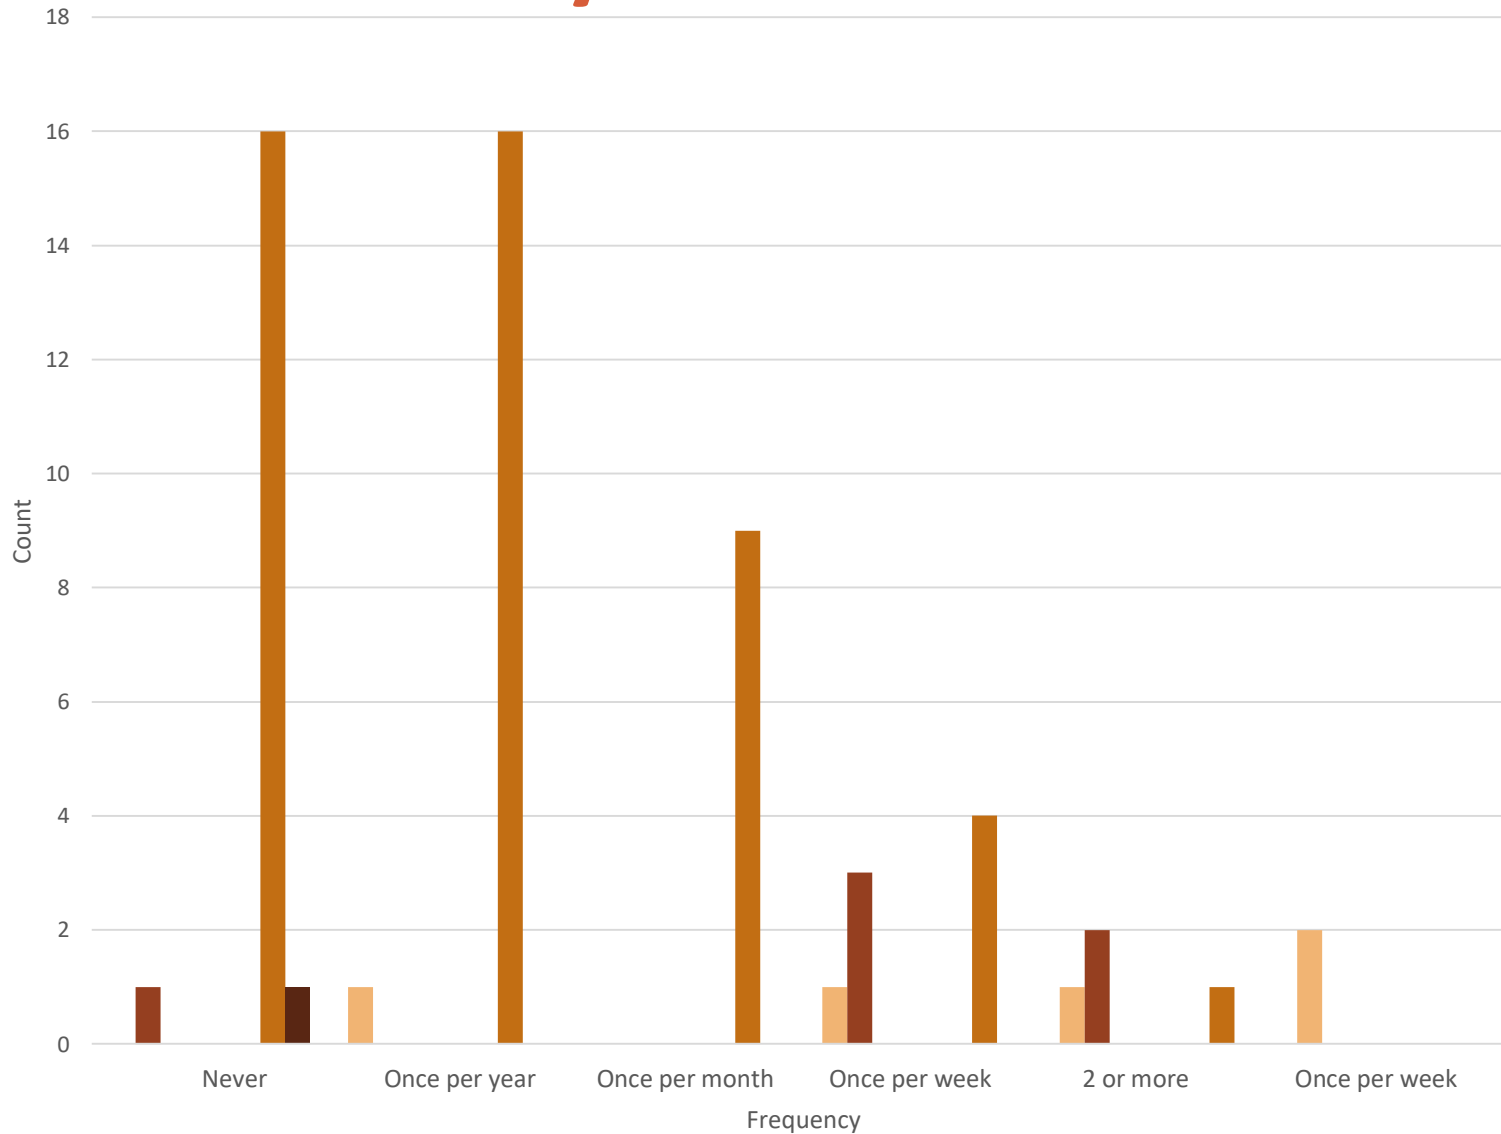

Disc Golf Project Proposal

Summary Information

Where people were from

Banyule Residents

- I don't support disc golf at Warringal Park or anywhere in Banyule.
- I am supportive of the activity being in Warringal Park with a course design re-assessment or change.
- Other.
- I am supportive of a trial period for the activity.
- Can't say.
- I am undecided.
- I support disc golf at Warringal Park.
- I support disc golf but would like to see it somewhere other than Warringal Park.

Outside Banyule

- I don't support disc golf at Warringal Park or anywhere in Banyule.
- I am supportive of the activity being in Warringal Park with a course design re-assessment or change.
- Other.
- Can't say.
- I am undecided.
- I support disc golf but would like to see it somewhere other than Warringal Park.
- I support disc golf at Warringal Park.
- I am supportive of a trial period for the activity.

Primary Purpose for Attending Warringal Park

Commentary

Walking

157 people said walking or strolling and dog walking.

Exercise

74 People said they mainly attend Warringal Park to exercise this includes things like:
Bike riding, cycling, connecting to nature, meditation, parkrun, general recreation