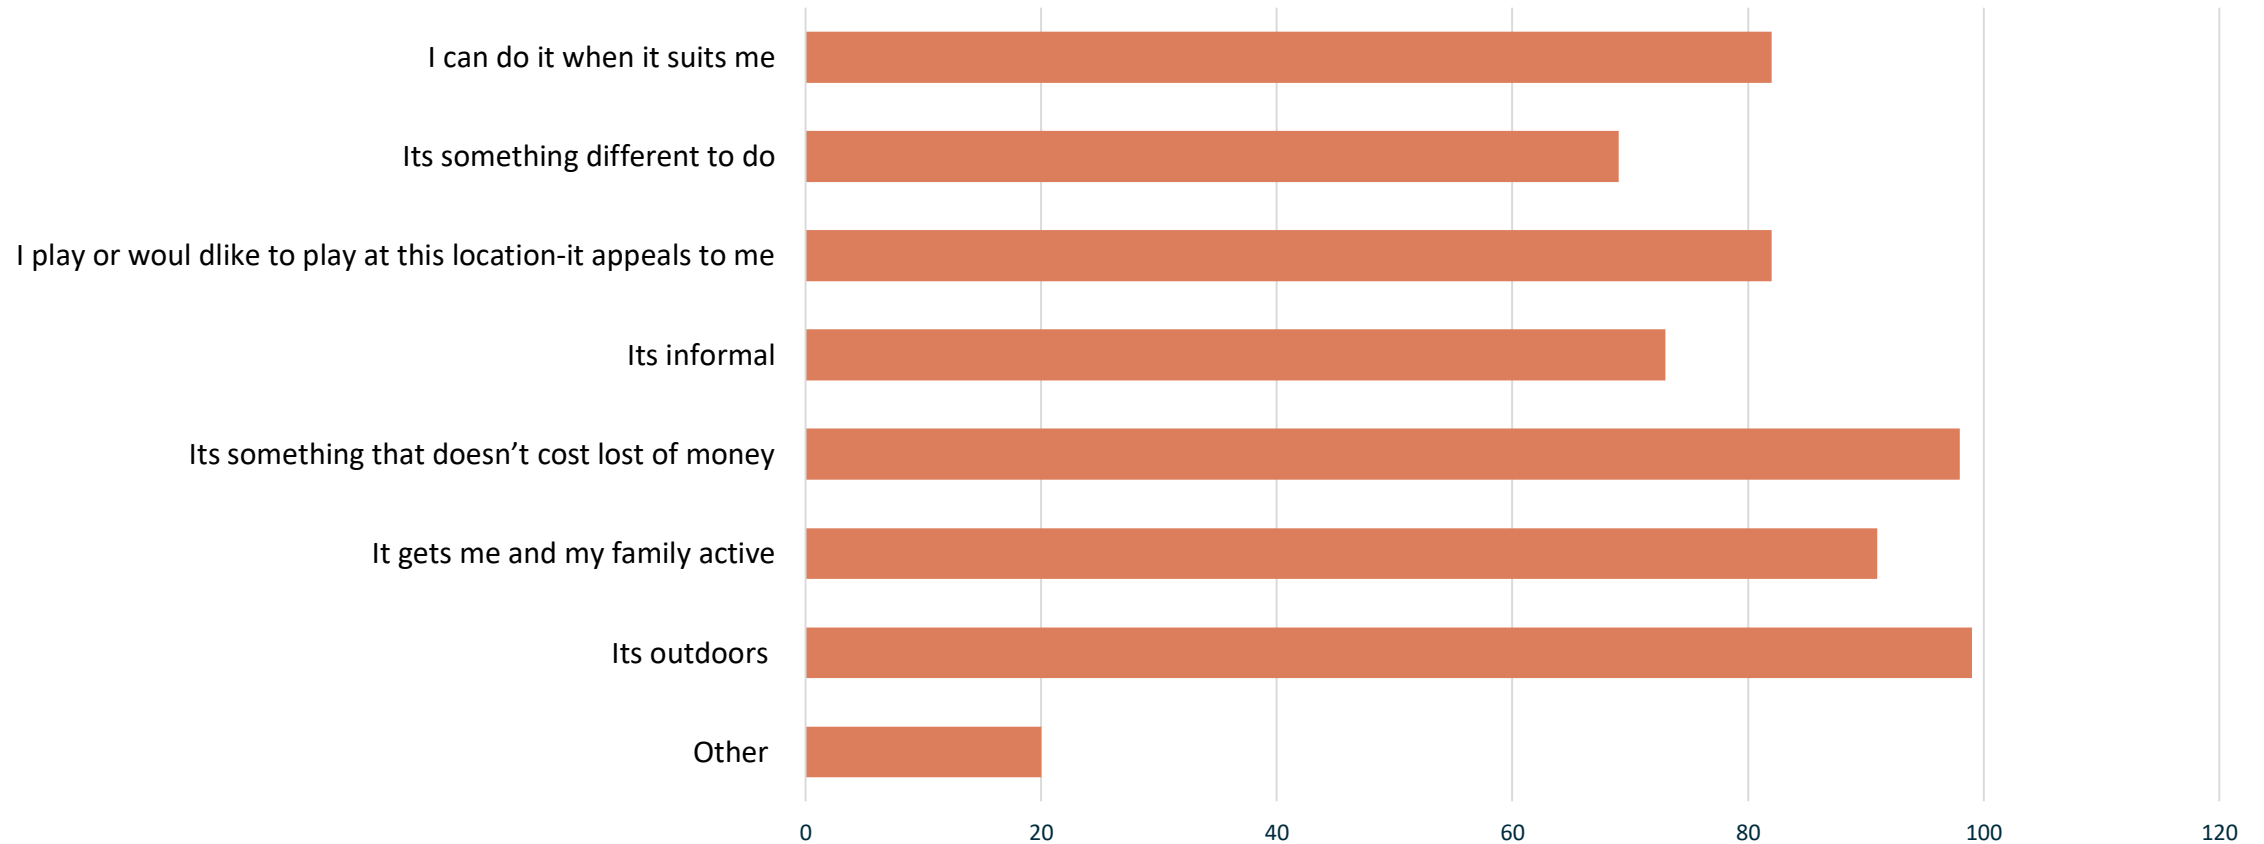

What you said you liked about the proposal

	Other	Its outdoors	It gets me and my family active	Its something that doesn't cost a lot of money	Its informal	I play or would like to play at this location-it appeals to me	Its something different to do	I can do it when it suits me
Series1	20	99	91	98	73	82	69	82