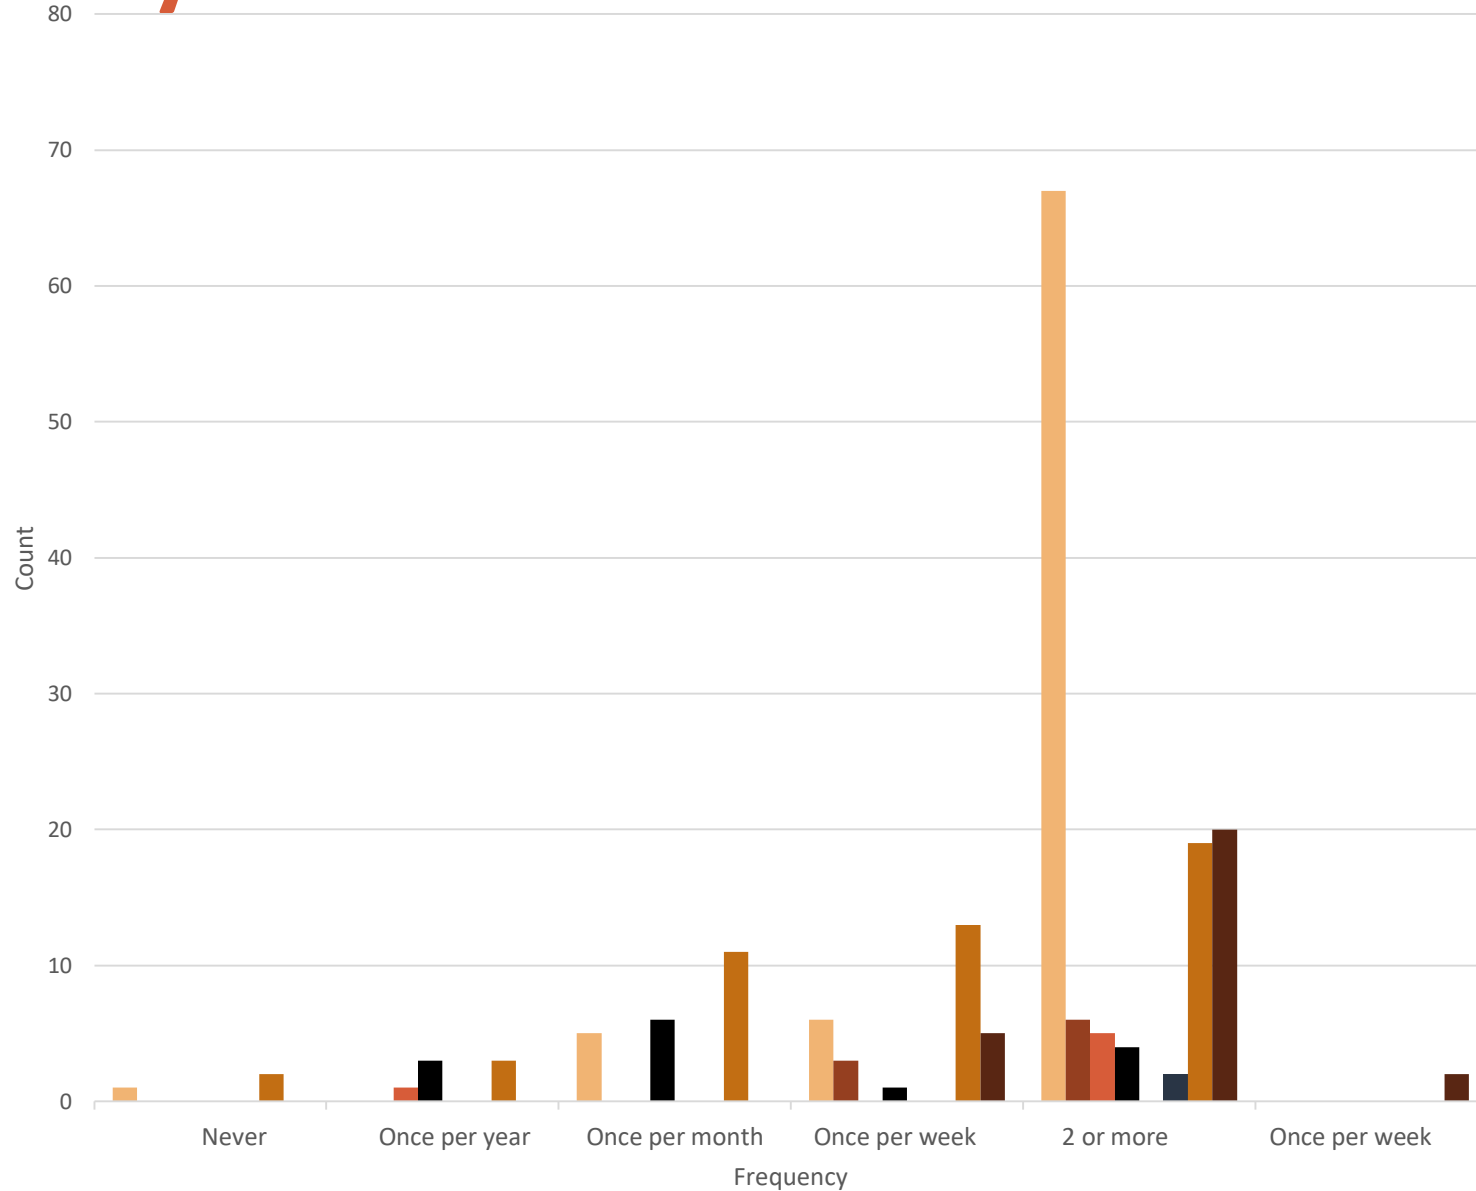

Disc Golf Project Proposal

Summary Information

Where people were from

Banyule Residents

- I don't support disc golf at Warringal Park or anywhere in Banyule.
- I am supportive of the activity being in Warringal Park with a course design re-assessment or change.
- Other.
- I am supportive of a trial period for the activity.
- Can't say.
- I am undecided.
- I support disc golf at Warringal Park.
- I support disc golf but would like to see it somewhere other than Warringal Park.

Outside Banyule

- I don't support disc golf at Warringal Park or anywhere in Banyule.
- I am supportive of the activity being in Warringal Park with a course design re-assessment or change.
- Other.
- Can't say.
- I am undecided.
- I support disc golf but would like to see it somewhere other than Warringal Park.
- I support disc golf at Warringal Park.
- I am supportive of a trial period for the activity.

Primary Purpose for Attending Warringal Park

Commentary

Walking

157 people said walking or strolling and dog walking.

Exercise

74 People said they mainly attend Warringal Park to exercise this includes things like:
Bike riding, cycling, connecting to nature, meditation, parkrun, general recreation