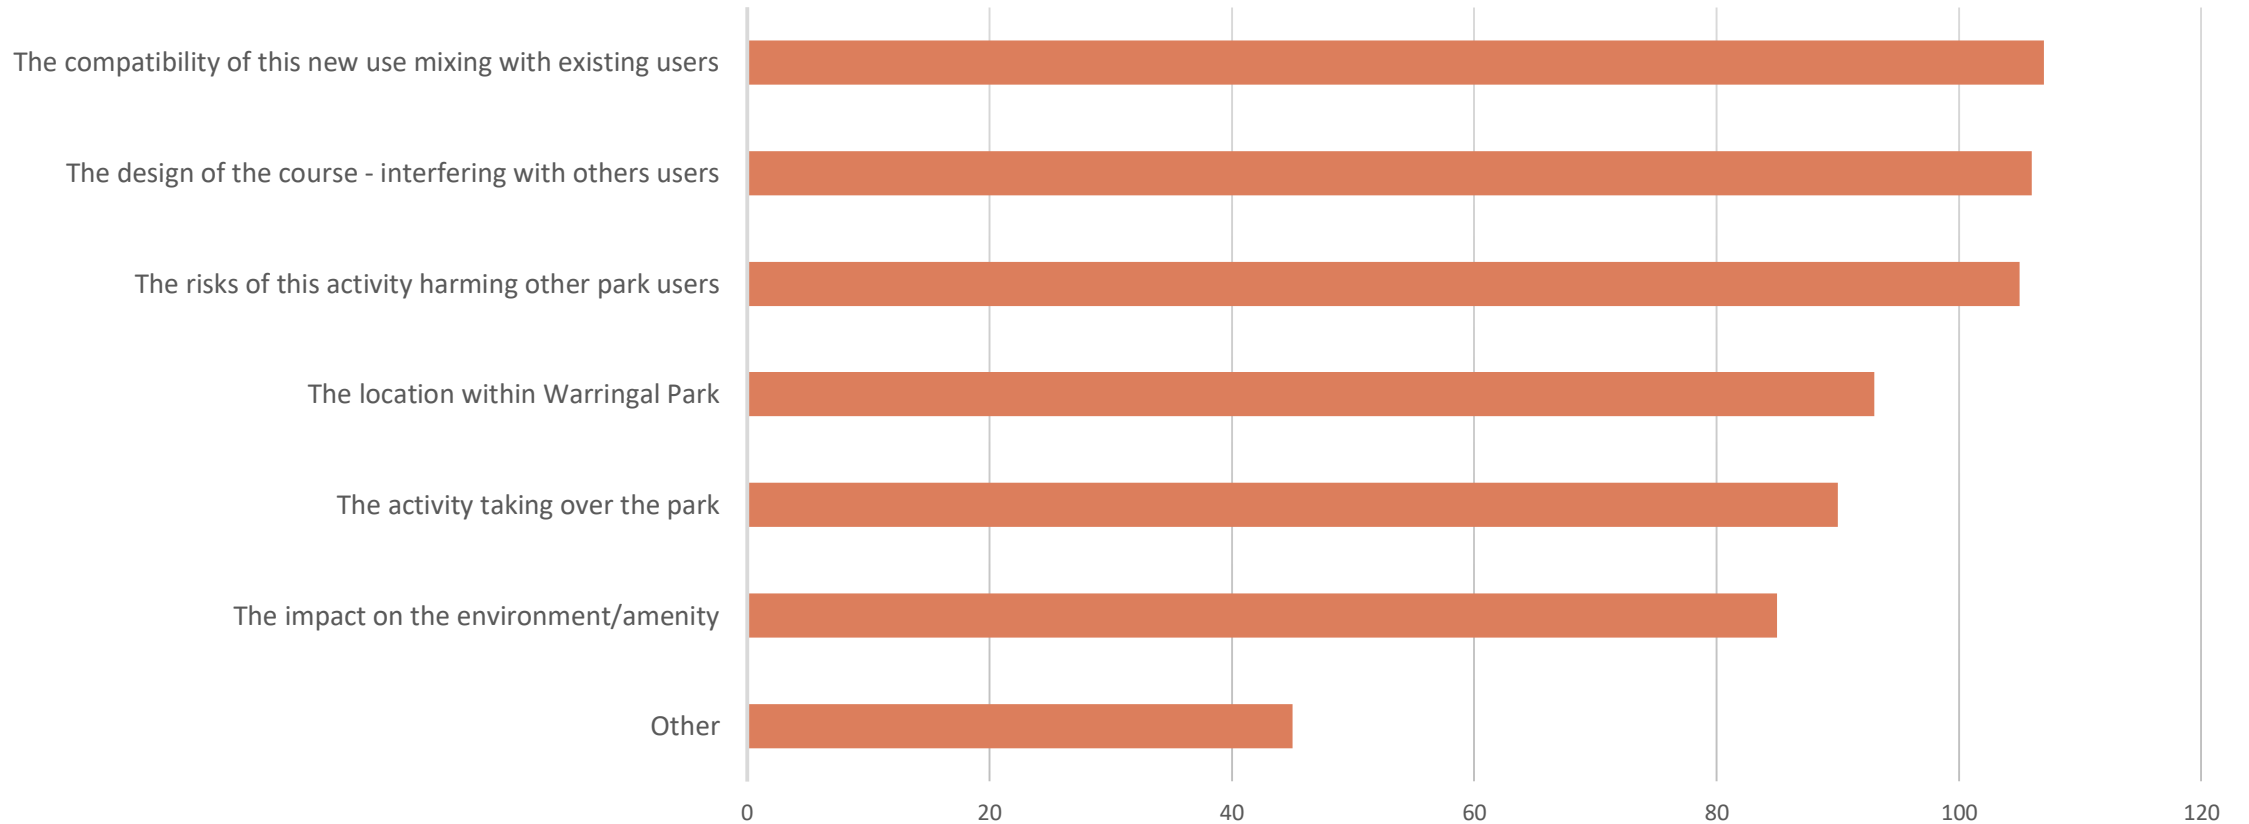

Primary Purpose for Attending Warringal Park

Commentary

Walking

157 people said walking or strolling and dog walking.

Exercise

74 People said they mainly attend Warringal Park to exercise this includes things like:
Bike riding, cycling, connecting to nature, meditation, parkrun, general recreation

Dog Training

People said they mainly attend Warringal Park to do dog training and attend puppy school

Sport

People said they mainly attend Warringal Park to play sport, including things like cricket, watch junior football, and bird watching

Playground and Possum Hollow

People said they mainly attend Warringal Park for the playground facilities

What are the primary concerns

	Other	The impact on the environment/amenity	The activity taking over the park	The location within Warringal Park	The risks of this activity harming other park users	The design of the course - interfering with others users	The compatibility of this new use mixing with existing users
Series1	45	85	90	93	105	106	107