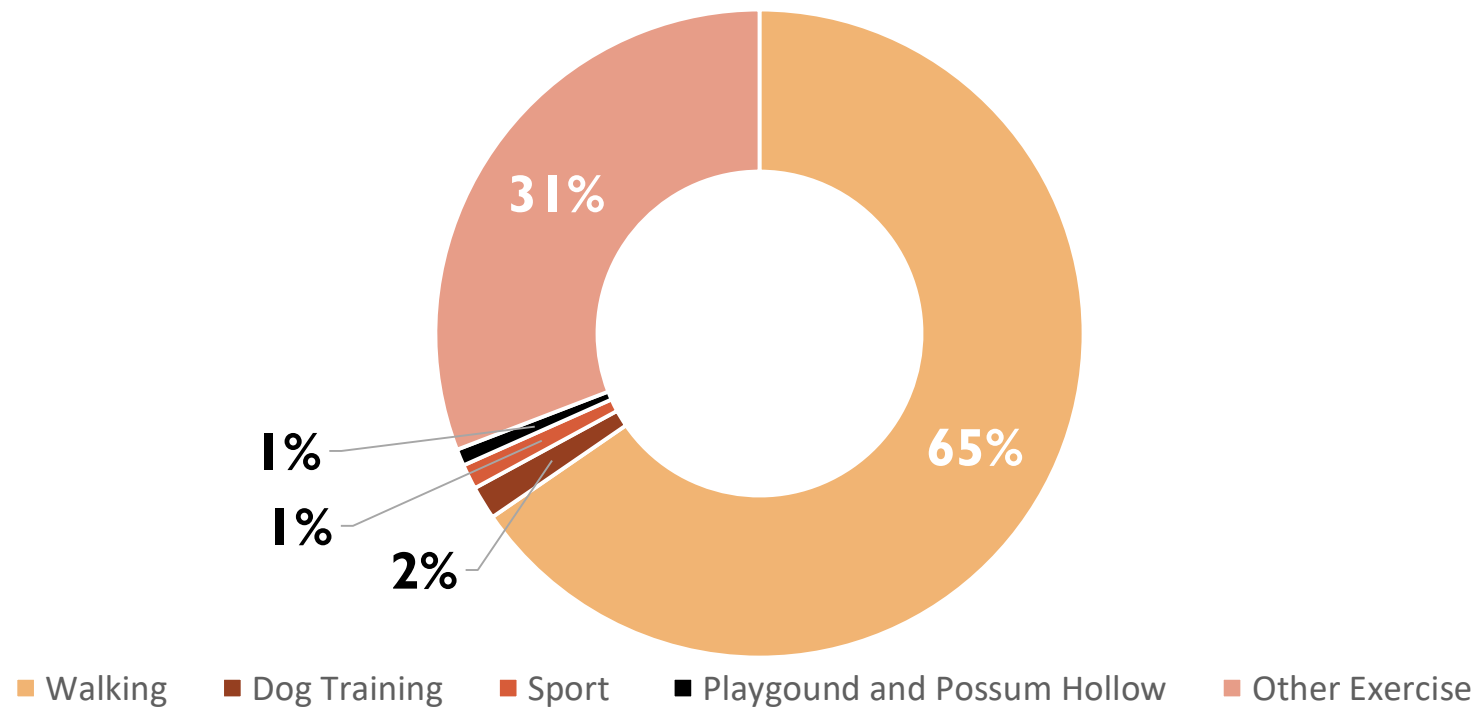

Disc Golf Project Proposal

Summary Information

Where people were from

Banyule Residents

- I don't support disc golf at Warringal Park or anywhere in Banyule.
- I am supportive of the activity being in Warringal Park with a course design re-assessment or change.
- Other.
- I am supportive of a trial period for the activity.
- Can't say.
- I am undecided.
- I support disc golf at Warringal Park.
- I support disc golf but would like to see it somewhere other than Warringal Park.

Outside Banyule

- I don't support disc golf at Warringal Park or anywhere in Banyule.
- I am supportive of the activity being in Warringal Park with a course design re-assessment or change.
- Other.
- Can't say.
- I am undecided.
- I support disc golf but would like to see it somewhere other than Warringal Park.
- I support disc golf at Warringal Park.
- I am supportive of a trial period for the activity.

Primary Purpose for Attending Warringal Park

Commentary

Walking

157 people said walking or strolling and dog walking.

Exercise

74 People said they mainly attend Warringal Park to exercise this includes things like:
Bike riding, cycling, connecting to nature, meditation, parkrun, general recreation