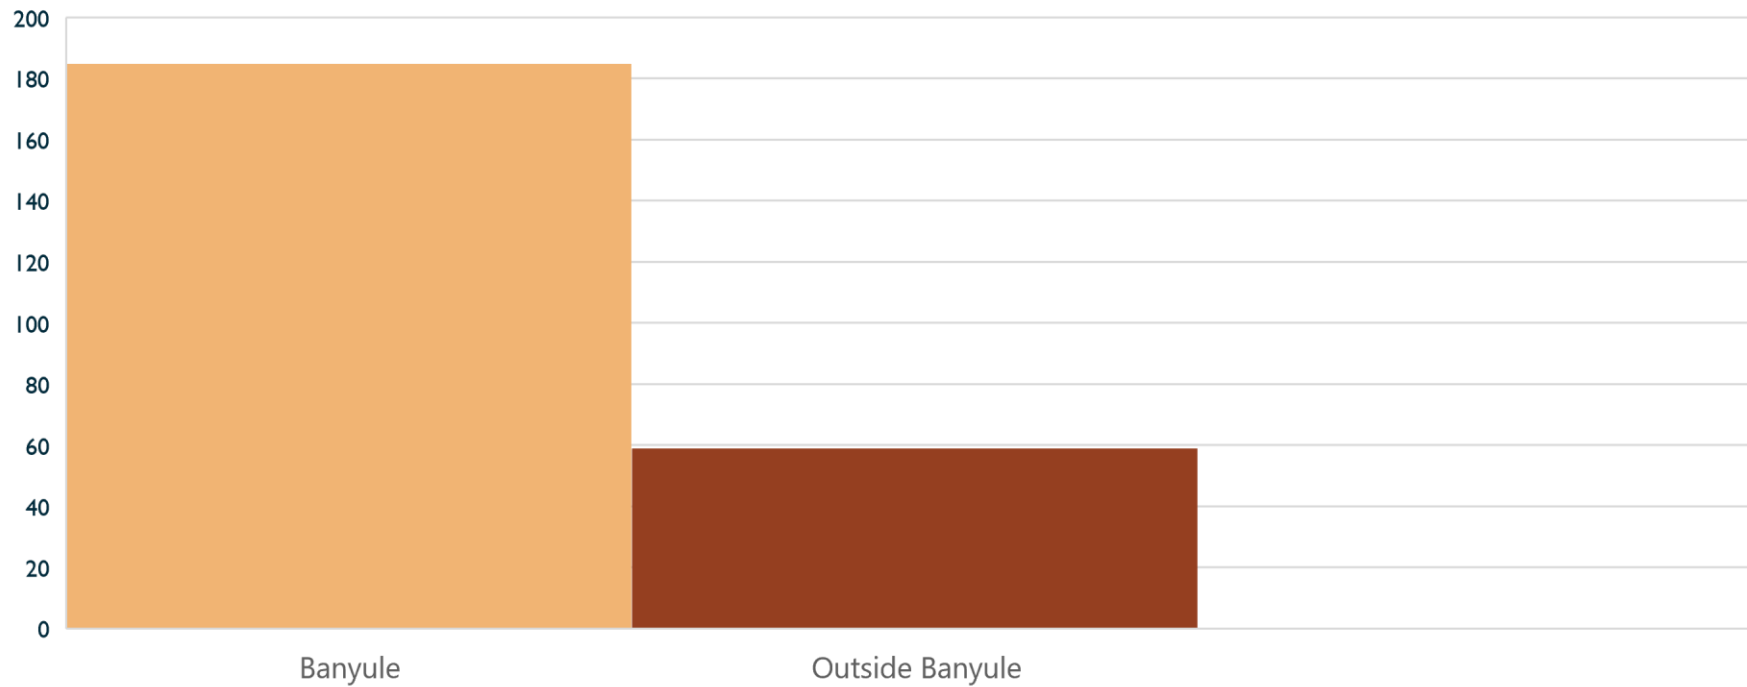

Disc Golf Project Proposal

Summary Information

Where people were from

Banyule Residents

- I don't support disc golf at Warringal Park or anywhere in Banyule.
- I am supportive of the activity being in Warringal Park with a course design re-assessment or change.
- Other.
- I am supportive of a trial period for the activity.
- Can't say.
- I am undecided.
- I support disc golf at Warringal Park.
- I support disc golf but would like to see it somewhere other than Warringal Park.